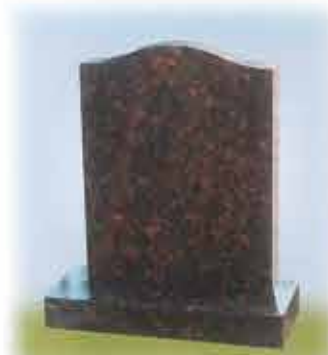

(Fisherman design
extra if required)

The Benbaun

Head

Thickness: 4 inches
Height: 2 feet 6 inches
Width: 2 feet

Base

Thickness: 1 foot
Height: 4 inches
Width: 2 foot 6 inches

The Donard

Head

Thickness: 4inches
Height: 2feet 6inches
Width: 2feet 6inches

Base

Thickness: 1foot
Height: 4inches
Width: 3feet

- Base not suitable for vase container
- Available with Carron base if specified

The Belmore