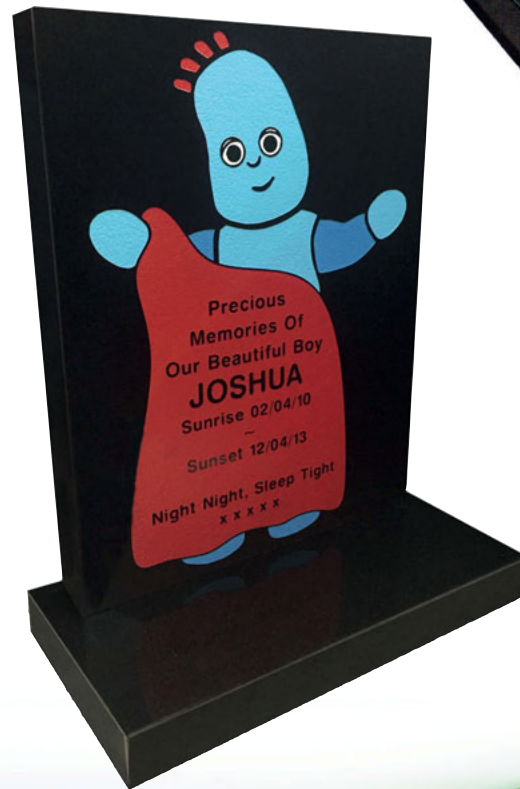

GHD 25

This childrens memorial comes complete with a cartoon design, all in colour. The inscription shows inverted letters.