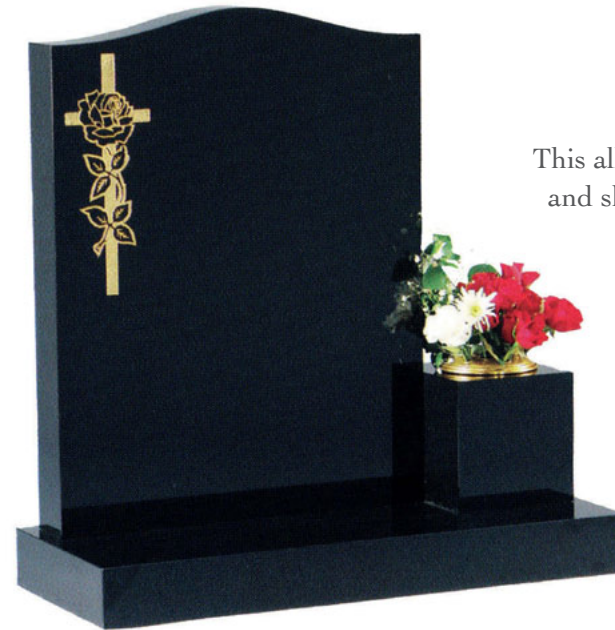

GHD 12

This all polished ogee memorial is off set and shows a side vase and an optional cross/rose design.

GHD 11
This straight edged ogee memorial is demonstrating optional church window designs.