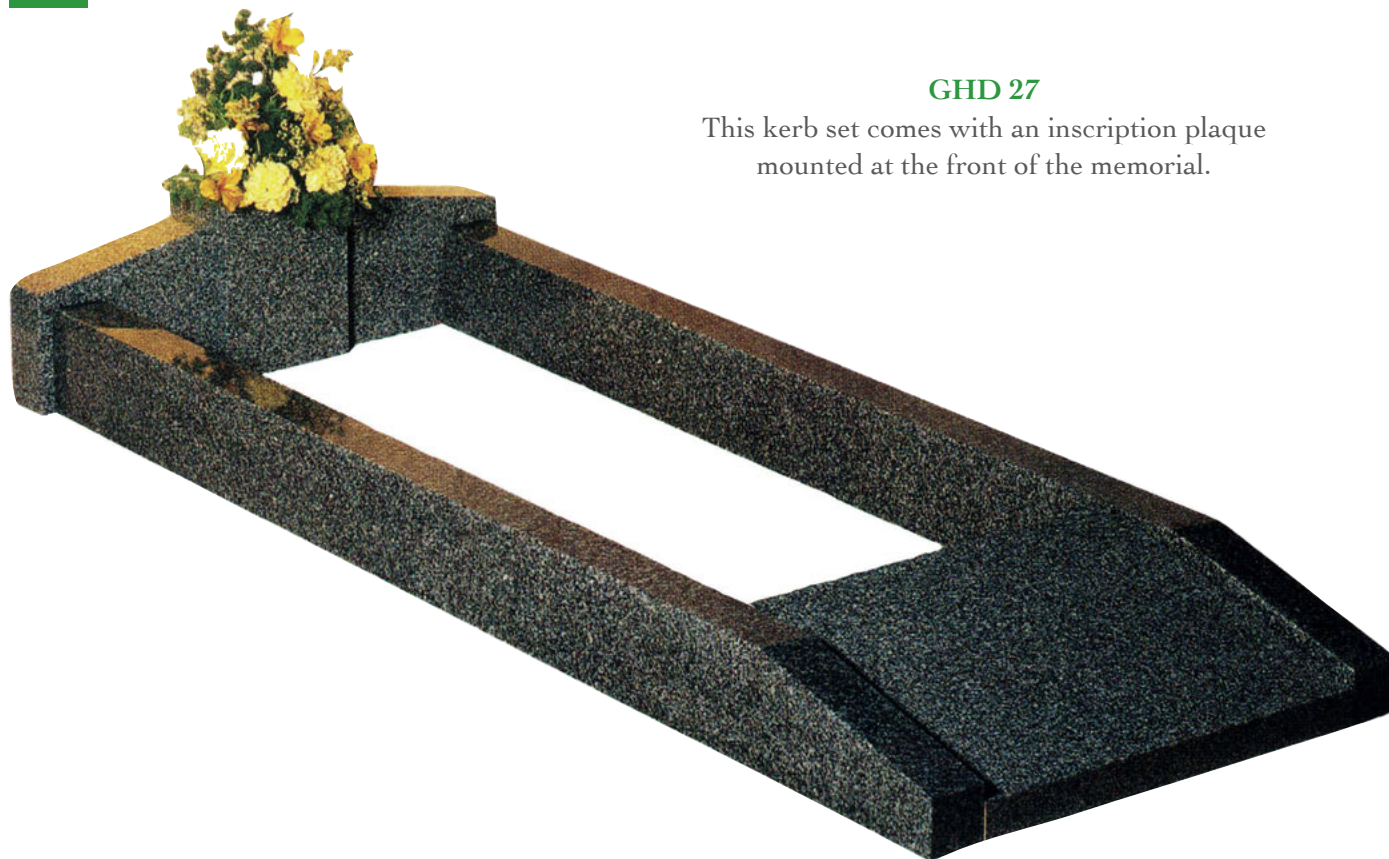

GHD 26

A childrens memorial with a beautiful coloured design with inverted letters.

GHD 27

This kerb set comes with an inscription plaque mounted at the front of the memorial.

GHD 28

This traditional kerb set memorial comes with a book shaped headstone, 2 matching turned vases and a central heart shaped plaque.