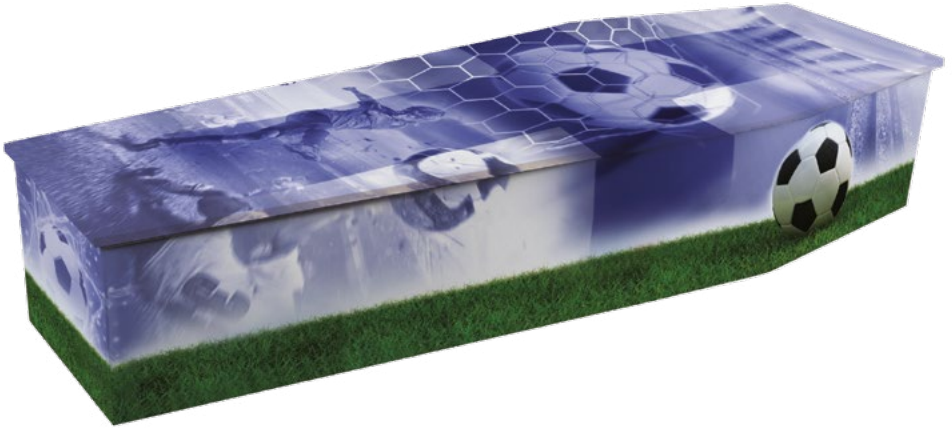

Our **Reflections** Range

Sport and Hobbies