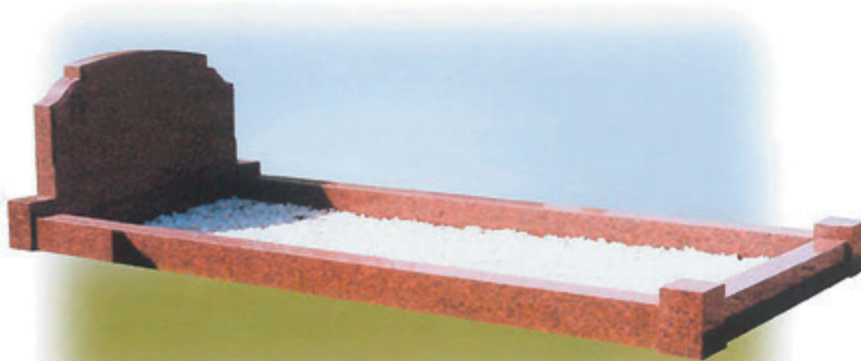

Thickness: 4inches
Height: 5inches

Chamfered posts

Thickness: 5inches
Height: 7inches

- Base not suitable for vase container

The Glenlara

Head

Thickness: 4inches
Height: 2feet 6inches
Width: 2feet

Base

Thickness: 1foot
Height: 6inches
Width: 2feet 6inches

Square kerbs

Thickness: 3inches
Height: 5inches

Square posts

Thickness: 5inches
Height: 7inches

The Errigal

Head

Thickness: 4inches
Height: 2feet 3inches
Width: 3feet 2inches