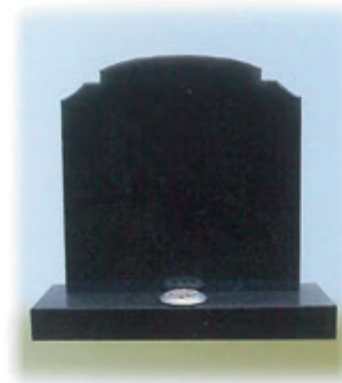

The Memorial Collection

The Divis

in Black Granite

Head
Thickness: 3inches
Height: 2feet
Width: 1foot 3inches
Base
Thickness: 11inches
Height: 4inches
Width: 1foot 11inches

The Slemish

Head
Thickness: 3inches
Height: 2feet 3inches
Width: 1foot 9inches
Base
Thickness: 1foot
Height: 4inches
Width: 2feet
Also available:
A 4" T x 2'6" H x 2'0" W
B 4" T x 2'6" H x 2'6" W

The Brandon

Head
Thickness: 4inches
Height: 2feet 6inches
Width: 2feet
Base
Thickness: 1foot
Height: 4inches
Width: 2feet 6inches

The Carn

Head
Thickness: 4inches
Height: 2feet 6inches
Width: 2feet 6inches
Base
Thickness: 1foot
Height: 4inches
Width: 3feet
Also available:
A 4" T x 2'6" H x 2'0" W
B 4" T x 2'6" H x 3'0" W

The Dartry

Head
Thickness: 4inches
Height: 2feet 6inches
Width: 2feet
Base
Thickness: 1foot
Height: 4inches
Width: 2feet 6inches
(Fisherman design extra if required)

The Benbaun

Head
Thickness: 4inches
Height: 2feet 6inches
Width: 2feet
Base
Thickness: 1foot
Height: 4inches
Width: 2foot 6inches

Width: 3 feet

- Base not suitable for vase container
- Available with Carron base if specified

The Belmore

in Tan Brown Granite

Head

Thickness: 4 inches

Height: 2 feet 6 inches

Width: 2 feet