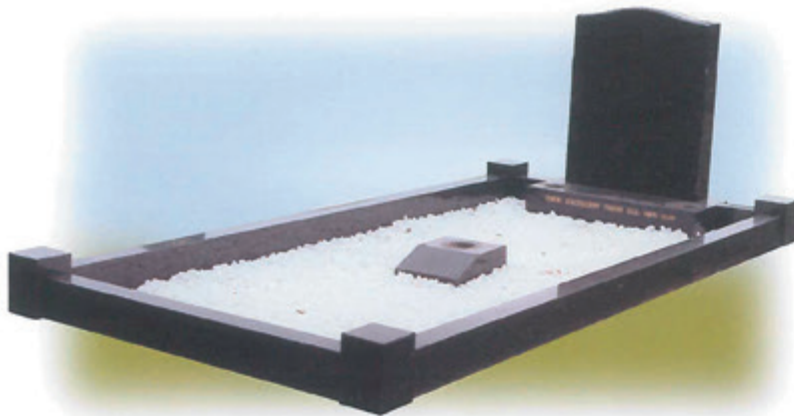

Width: 3 feet 6 inches

Face and top polished

The Derryveagh

Head

Thickness: 4inches
Height: 2feet 6inches
Width: 3feet

Base

Thickness: 6inches
Height: 7inches
Width: 3feet 4inches

Slope face kerbs

Thickness: 4inches
Height: 5inches

Chamfered posts

Thickness: 5inches
Height: 7inches

- Base not suitable for vase container

The Glenlara

Head

Thickness: 4inches
Height: 2feet 6inches
Width: 2feet

Base