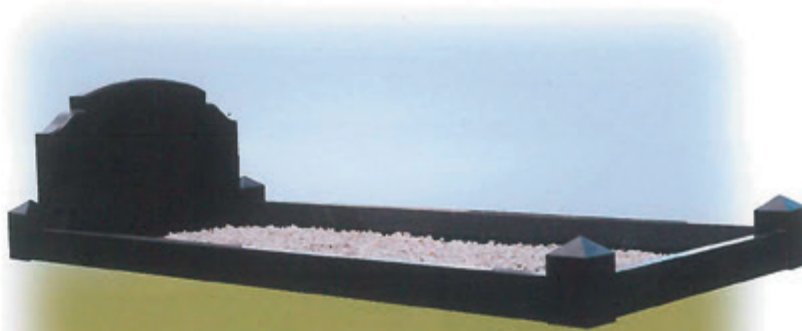

Square kerbs

Thickness: 3inches
Height: 5inches

Square posts

Thickness: 5inches
Height: 7inches

The Macklawn

Head

Thickness: 5 inches
Height: 2 feet 6 inches
Width: 3 feet

Square kerbs

Thickness: 4 inches
Height: 5 inches

Square posts

Thickness: 5 inches
Height: 7 inches

The Teermoyle

Head

Thickness: 4 inches
Height: 2 feet 3 inches
Width: 3 feet 2 inches

Slope face kerbs

Thickness: 4 inches
Height: 5 inches