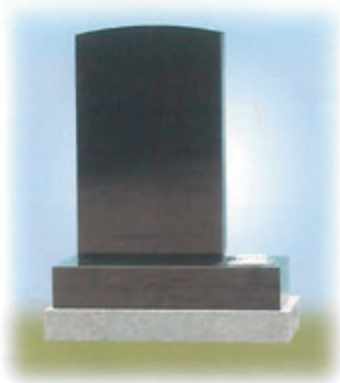

The Memorial Collection

The Divis

in Black Granite

Head
Thickness: 3inches
Height: 2feet
Width: 1foot 3inches
Base
Thickness: 11inches
Height: 4inches
Width: 1foot 11inches

The Slemish

Head
Thickness: 3inches
Height: 2feet 3inches
Width: 1foot 9inches
Base
Thickness: 1foot
Height: 4inches
Width: 2feet
Also available:
A 4" T x 2'6" H x 2'0" W
B 4" T x 2'6" H x 2'6" W

The Brandon

Head
Thickness: 4inches
Height: 2feet 6inches
Width: 2feet
Base
Thickness: 1foot
Height: 4inches
Width: 2feet 6inches

The Carn

Head
Thickness: 4inches
Height: 2feet 6inches
Width: 2feet 6inches
Base
Thickness: 1foot
Height: 4inches
Width: 3feet
Also available:
A 4" T x 2'6" H x 2'0" W
B 4" T x 2'6" H x 3'0" W